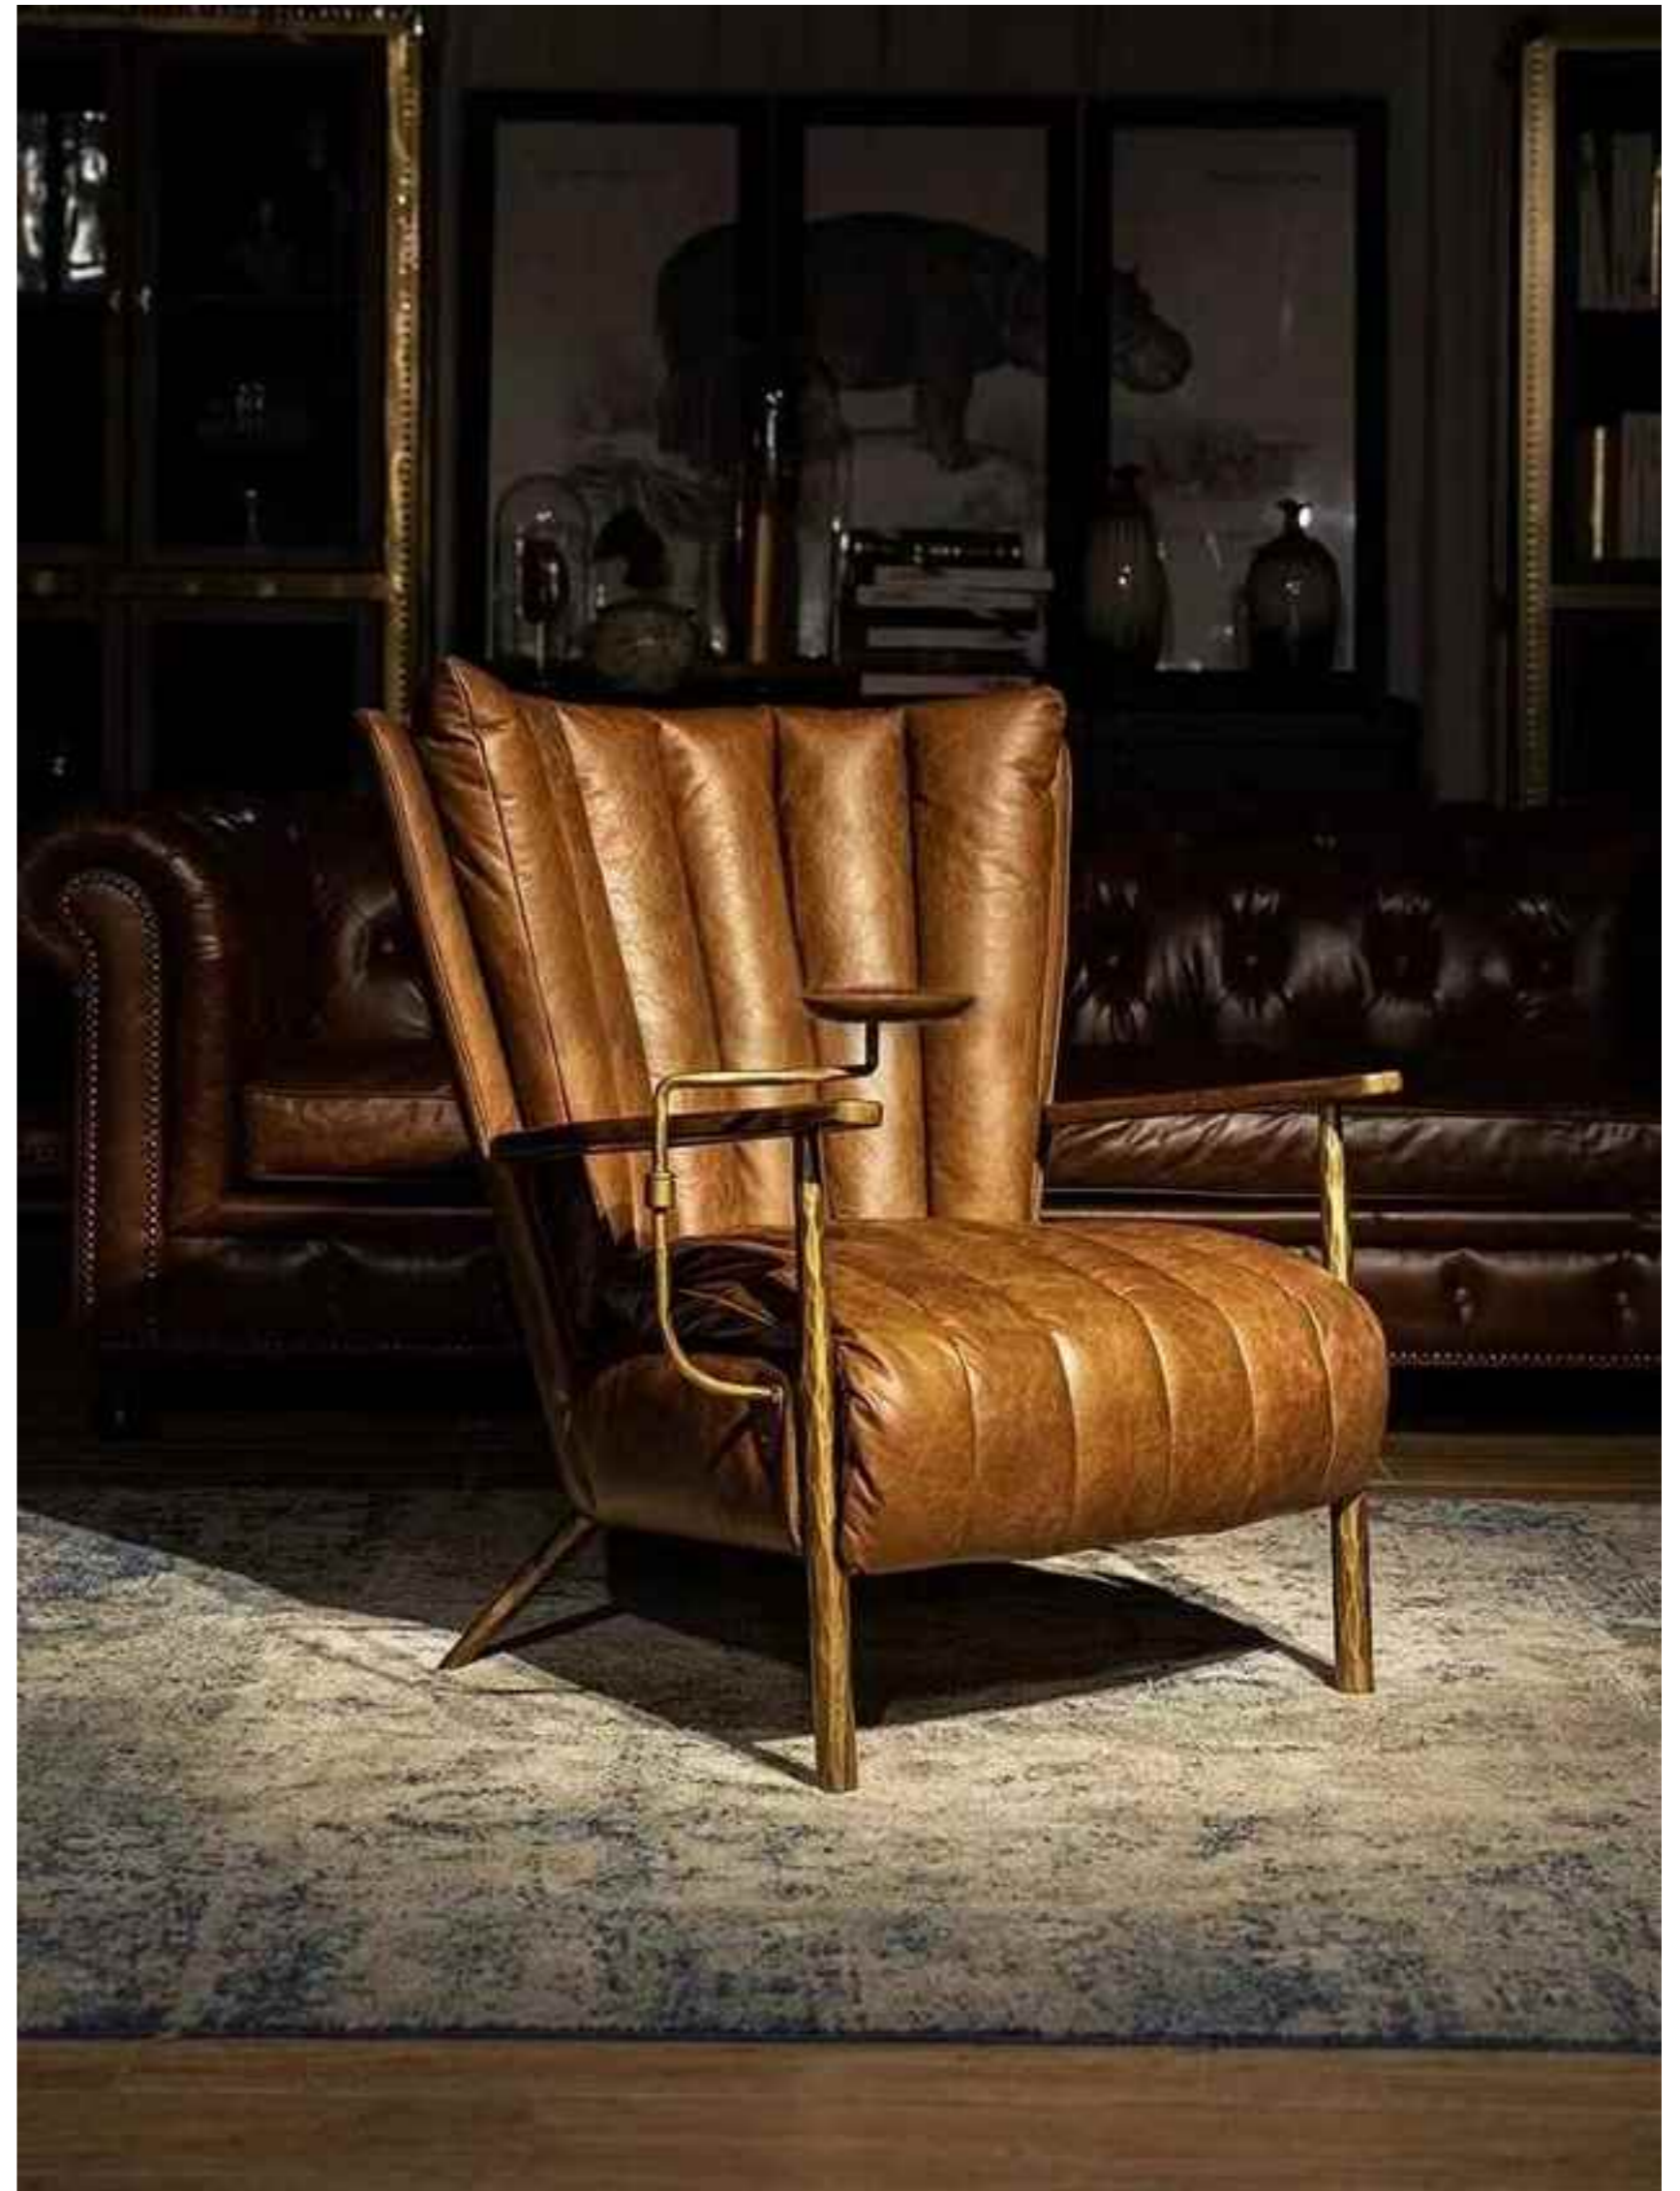

Accomplished at a stretch, the table and chair
create a
unique view in the room. The ingenious design is
best
praised by young people.

The gesture of time is shown so colorfully, which is just like the color of dream and treasured in the warm space.