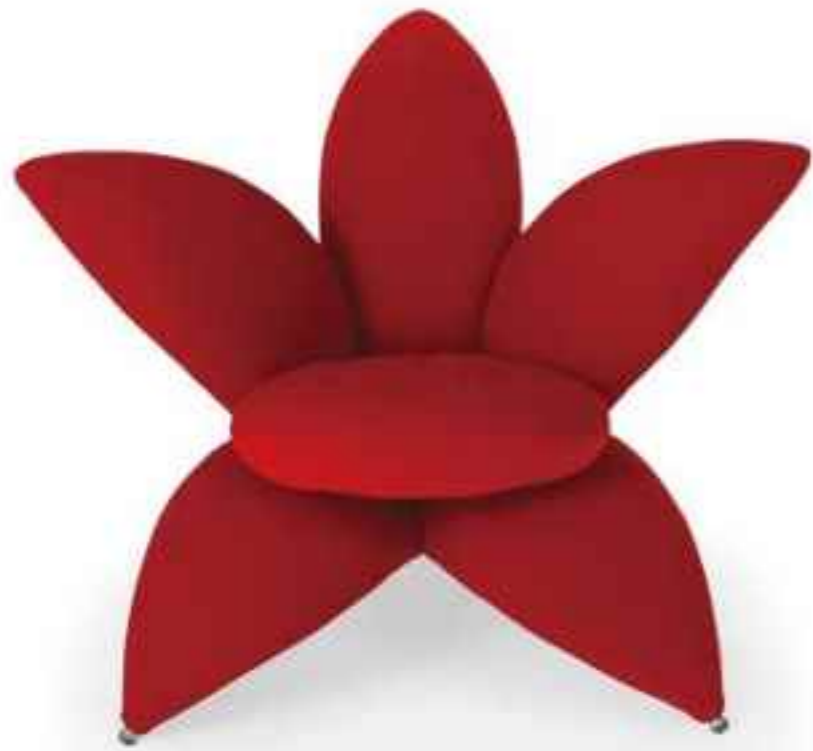

BARCELONA CHAIR

SIMPLE BUT NOT SIMPLE,
JEWELRY LESS AND FINE,
BOTH PRACTICAL AND
AESTHETIC

WABI-
SABI NET
RED

Accomplished at a stretch, the table and chair create a unique view in the room. The ingenious design is best
Perfect handwork, elegant and chic design
praised by young people.
and
constantly improving quality, won the favor of all sides, praise everywhere.

Accomplished at a stretch, the table and chair
create a
unique view in the room. The ingenious design is
best
praised by young people.

The gesture of time is shown so colorfully, which is just like the color of dream and treasured in the warm space.