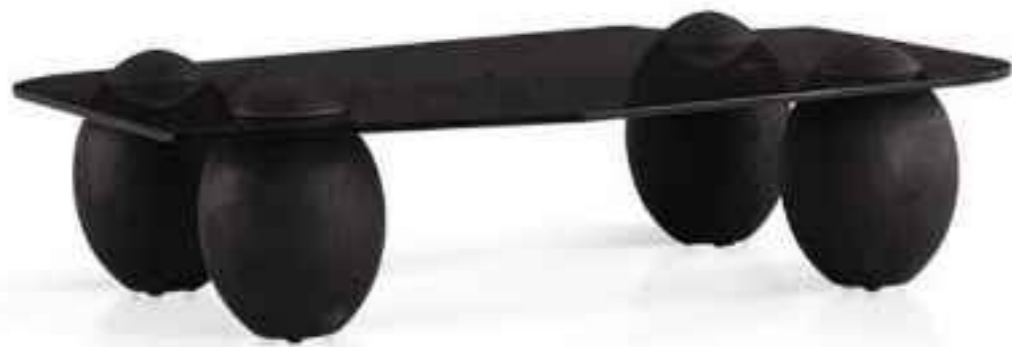

高梁

GAOLIANG
DESIGN

网红侘寂图册

NET RED WABI SABI

朴素，寂静，谦逊，自然.....

ALBUM

Living Room

(Coffee table,Tv cabinet,Side table)

G A O L I A N G
DESIGN

We chat

What's app

What's app :+86 15801948354 Wechat: 15801948354

Email: gaoliangsj@foxmail.com

Email: belinda@gaoliangsj.com

KAT36
L: 210x60cm
P: 200x25x40x50cm

KB136
L: 240x90x60cm
P: 180x100x25x40x50cm

KB137
L: 230x60cm
P: 200x25x40x50cm

KA142 #
茶几: 120x60x47cm
电视柜: 180/200/220x40x56cm
餐边柜: 100/120/140/160x40x90cm

Side table